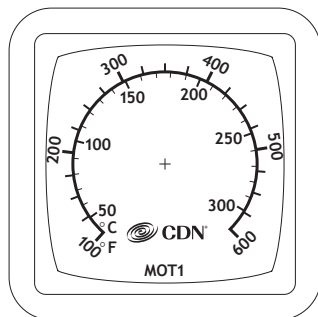

THE TIME & TEMPERATURE COMPANY™

Model: MOT1

Multi-Mount Oven Thermometer

100 to 600°F/50 to 300°C

Perfect For

- Monitoring exact oven temperatures

Easy To Use

- Easy-to-read dual scale
- Magnetically mounts to oven walls
- Hangs from rack by hook
- Stands on rack with tilt-down stand

Features

- Ovenproof
- Durable laboratory glass lens
- Stainless steel housing
- 3-way mounting: magnet/stand/hang

different parts of the oven to check for hot and cool spots.

Important: REMOVE THERMOMETER FROM SELF-CLEANING OVENS DURING CLEANING CYCLE.